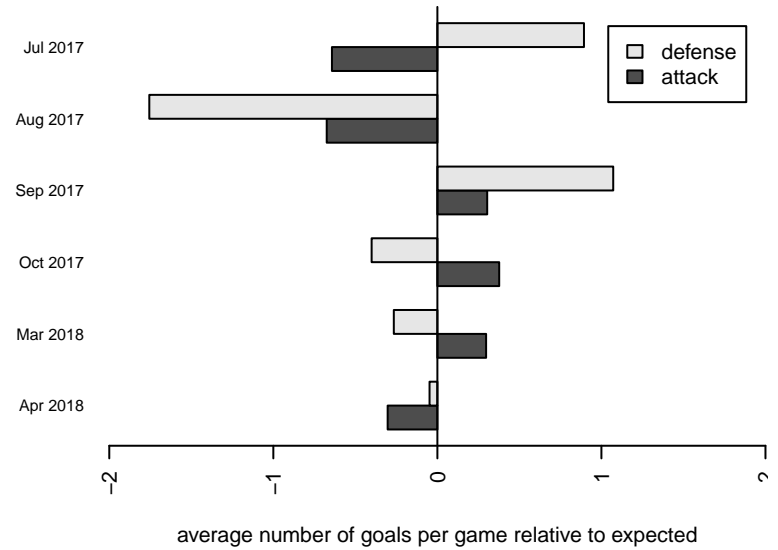

Performance relative to 13 month average