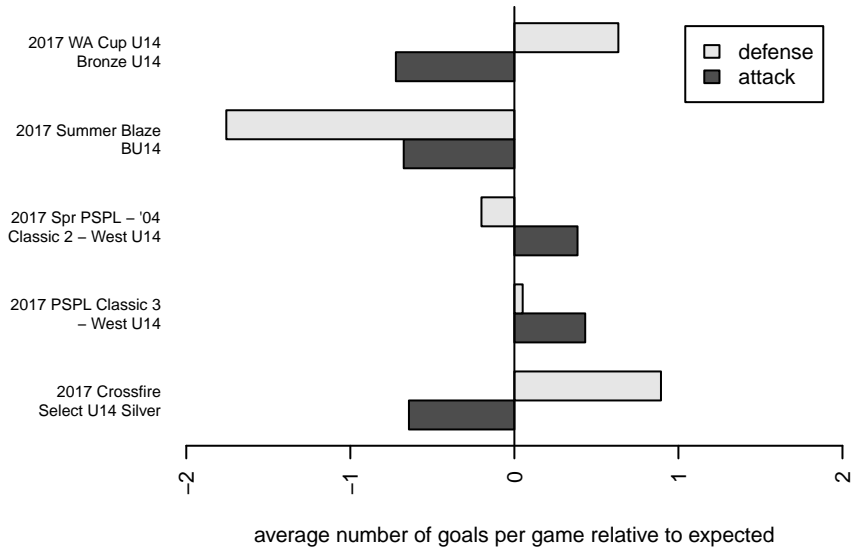

Cascade FC Green B04

Cascade FC
 North Bend, WA
 B04 total strength=1036
 attack=4.14 defense=1.24
 fall league = PSPL Classic 3 – West U14
 spr league = Spr PSPL – '04 Classic 2 – West I

alt names used:
 Cascade FC B04 Green
 Cascade FC B04 Green
 Cascade FC B04 Green
 Cascade FC B04 Green
 CASCADE FC B04 GREEN (WA)

Venues played:
 2017 Crossfire Select U14 Silver
 2017 Summer Blaze BU14
 2017 PSPL Classic 3 – West U14
 2017 Spr PSPL – '04 Classic 2 – West U14
 2017 WA Cup U14 Bronze U14

Cascade FC Green B04
 Dots are actual minus expected GF (blue circles) and GA (red triangles).
 Blue line is smoothed change in attack strength. Red is smoothed change in defense strength.

**attack and defense variance (black dot)
relative to other teams
and top 10 in region**

**attack and defense rating
relative to others at age
and all opponents in last 13 months**

Performance relative to 13 month average