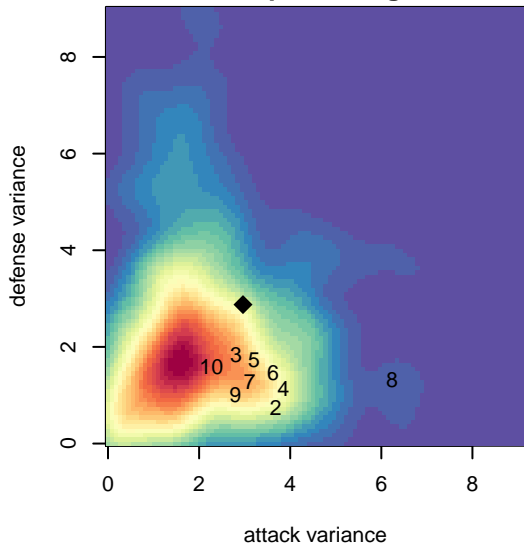

Cascade FC Green B04

Cascade FC
 North Bend, WA
 B04 total strength=1036
 attack=4.14 defense=1.24
 fall league = PSPL Classic 3 – West U14
 spr league = Spr PSPL – '04 Classic 2 – West I

alt names used:
 Cascade FC B04 Green
 Cascade FC B04 Green
 Cascade FC B04 Green
 Cascade FC B04 Green
 CASCADE FC B04 GREEN (WA)

Venues played:
 2017 Crossfire Select U14 Silver
 2017 Summer Blaze BU14
 2017 PSPL Classic 3 – West U14
 2017 Spr PSPL – '04 Classic 2 – West U14
 2017 WA Cup U14 Bronze U14

Cascade FC Green B04
 Dots are actual minus expected GF (blue circles) and GA (red triangles).
 Blue line is smoothed change in attack strength. Red is smoothed change in defense strength.

**attack and defense variance (black dot)
relative to other teams
and top 10 in region**

**attack and defense rating
relative to others at age
and all opponents in last 13 months**

Performance relative to 13 month average