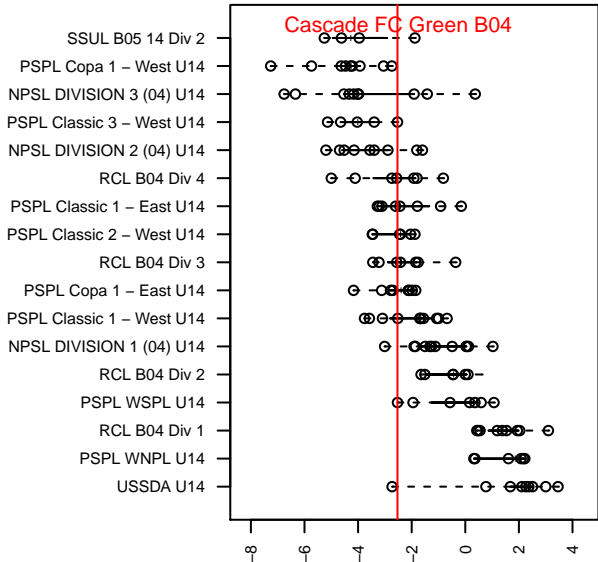

Cascade FC Green B04

Cascade FC
 North Bend, WA
 B04 total strength=1036
 attack=4.14 defense=1.24
 fall league = PSPL Classic 3 – West U14
 spr league = Spr PSPL – '04 Classic 2 – West I

alt names used:
 Cascade FC B04 Green
 Cascade FC B04 Green
 Cascade FC B04 Green
 Cascade FC B04 Green
 CASCADE FC B04 GREEN (WA)

Venues played:
 2017 Crossfire Select U14 Silver
 2017 Summer Blaze BU14
 2017 PSPL Classic 3 – West U14
 2017 Spr PSPL – '04 Classic 2 – West U14
 2017 WA Cup U14 Bronze U14

Cascade FC Green B04
 Dots are actual minus expected GF (blue circles) and GA (red triangles).
 Blue line is smoothed change in attack strength. Red is smoothed change in defense strength.

**attack and defense variance (black dot)
relative to other teams
and top 10 in region**

**attack and defense rating
relative to others at age
and all opponents in last 13 months**

Performance relative to 13 month average